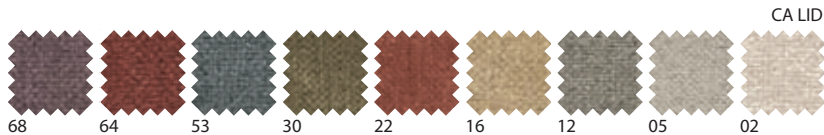

## CAMBRIDGE

	WAS
Armchair	e 1,312
2+ Seater	e 2,092
3 Seater	e 2,339

	NOW
	e 895
	e 1,459
	e 1,595

Prices quoted are in Calid fabric range.  
Costs will vary depending on fabric chosen.  
See staff for further details.